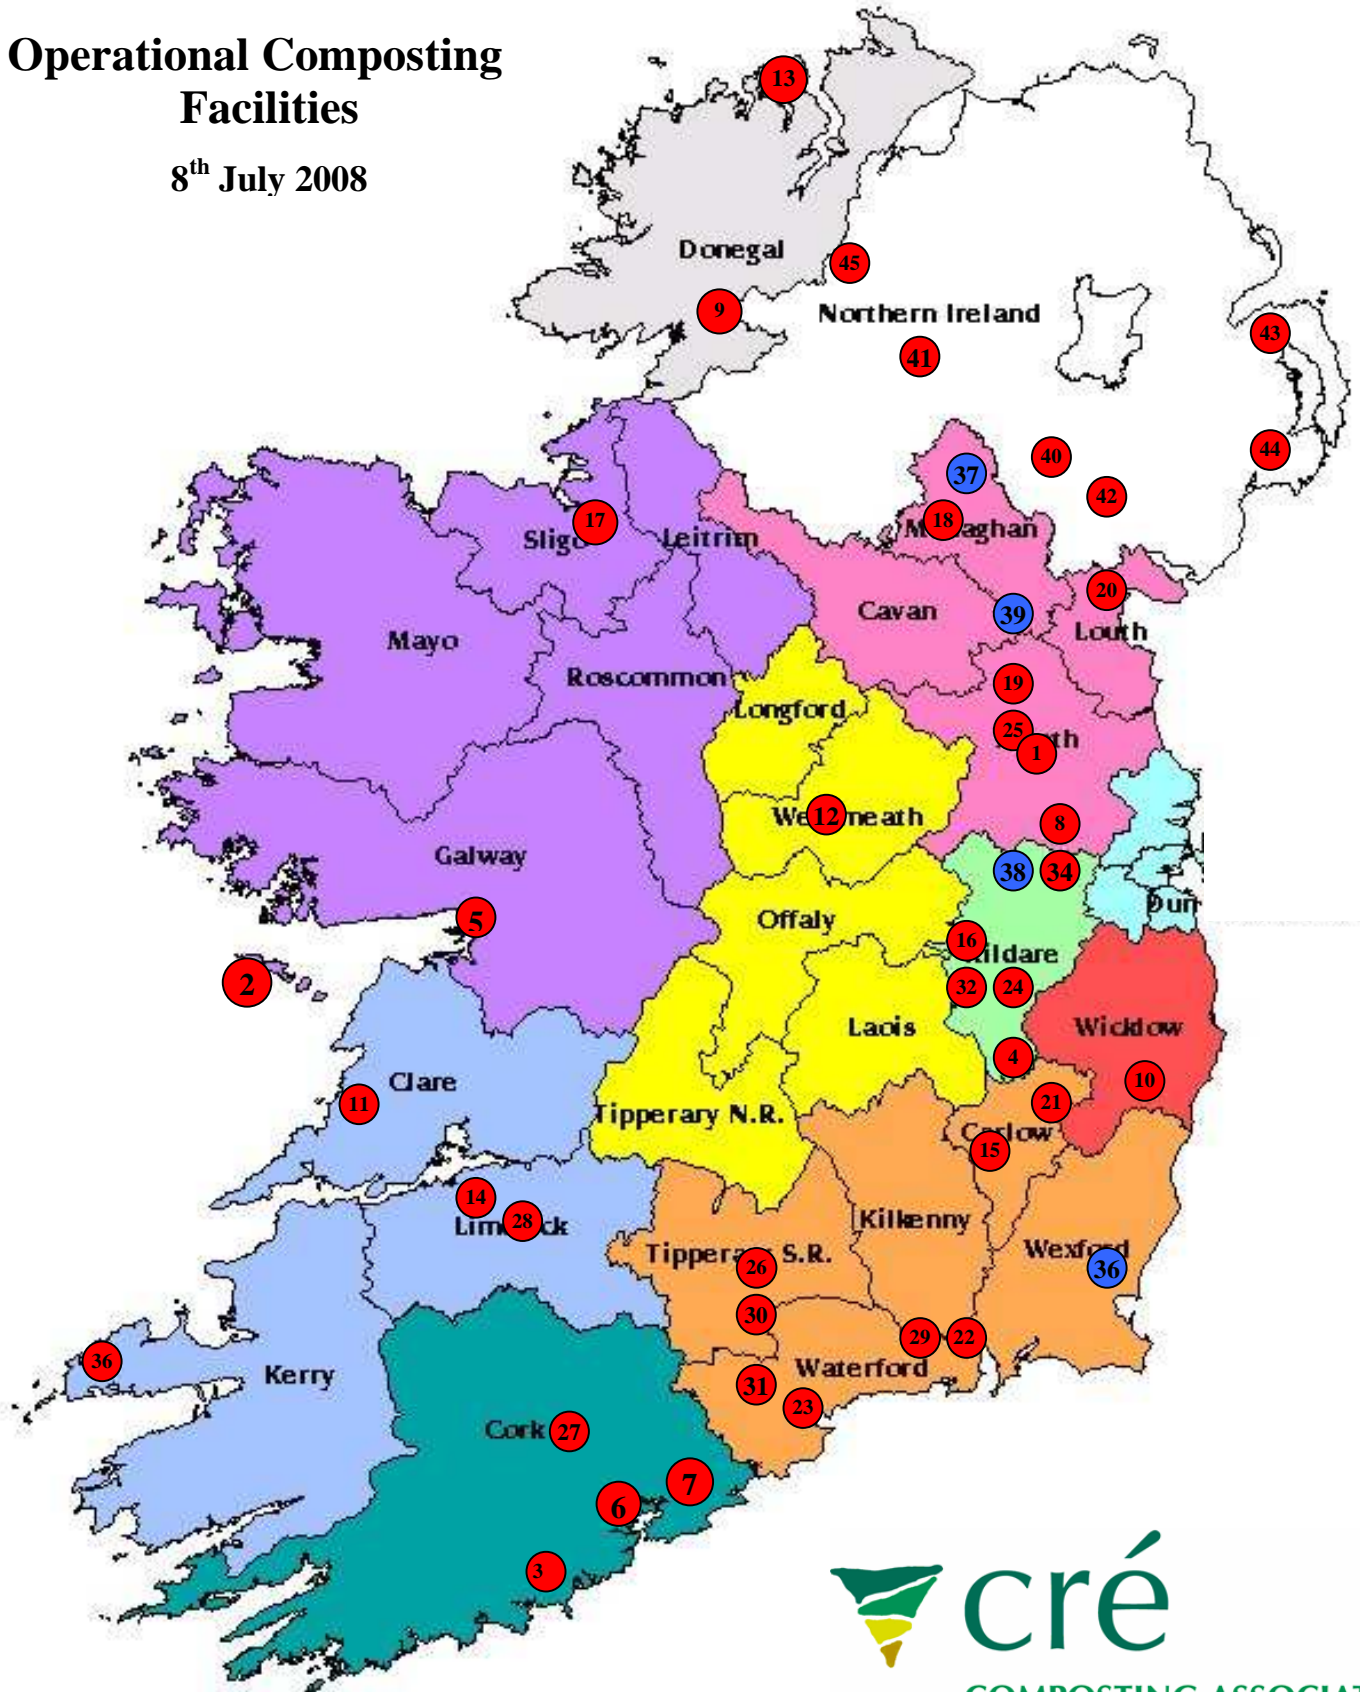

Operational Composting Facilities

8th July 2008

Operational Composting Facilities in Ireland (Red Dots) (8th July 2008)

Operational Composting Facilities in Ireland (Red Dots) (8 th July 2008)		Mushroom Composting (Blue Dots)	
1	AES, Navan, Co. Meath		
2	Aran (Inis Mor), Timpeallacht n'Oilean	36	Custom Compost, Wexford
3	Bandon, Cork County Council	37	Kabeyun, Monaghan
4	Bord Na Mona, Athy, Co. Kildare	38	Monaghan Mushrooms, Kildare
5	Carrowbrowne, Galway City Council	39	Glaslough Peat, Monaghan
6	Cork City Council, Kinsale Road		
7	CTO Env. Solution, Middleton, Cork		Northern Ireland
8	Enrich, Kilcock, Co. Meath	40	Natural World Products, Armagh
9	Enviro Grind Ltd., Donegal	41	SimproIreland, Tyrone
10	GreenKing, Wicklow	42	Reen Compost, Armagh
11	Inagh, Clare County Council	43	Organic Waste Recycling, Co. Down
12	Johnstown Recycling, Mullingar	44	Down District Council
13	Marine Harvest, Donegal	45	Magherafelt District Council
14	Mungret, Limerick County Council,		
15	O'Toole Composting, Carlow		
16	Pat Cleary, Monasteravin, Kildare		
17	Sligo County Council, Ballisodare		
18	Terralift Ireland, Monaghan		
19	Thortons, Kilmainhamwood, Nobber, Meath		
20	V and W Recycling, Dundalk		
21	Waddock Composting, Carlow		
22	Waterford City, Waterford City Council		
23	Waterford County Council, Dungarvan		
24	A1 Waste, Naas, Co Kildare		
25	Panda, Slane, Co. Meath		
26	CTO Greenclean, Milltown, Cashel		
27	McGill, Castletownroche, Cork		
28	Cremin Farm Compost, Limerick		
29	Landorganics, Thurles, Tipperary		
30	OD Recycling, Clonmel, Tipperary		
31	McGill, Cappoquin, Co. Waterford		
32	Kildangan Stud, Kildare		
33	Coolmore Stud, Fethard, Tipperary		
34	P. Mooney, Maynooth, Kildare		
35	De Brun Iasc, Dingle, Kerry		